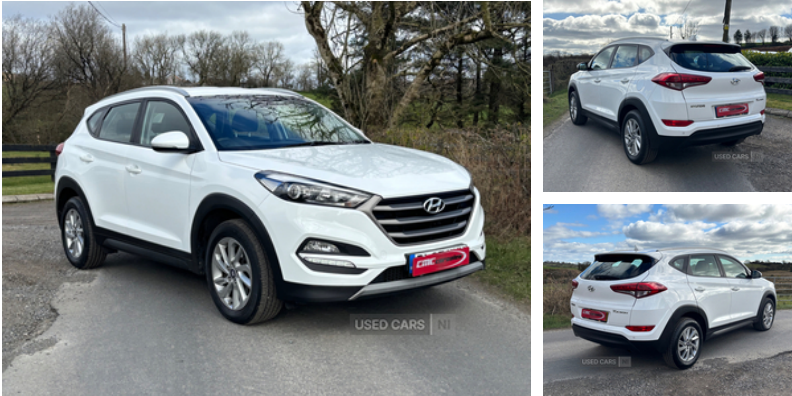

Hyundai Tucson 1.7 CRDi Blue Drive SE Nav 5dr 2WD | Dec 2017

£8,990

REVERSING CAMERA, SAT NAV, HEATED SEATS, DAB, 8" TOUCHSCREEN

White 2017 Hyundai Tucson 1.7CRDi Blue Drive SE Diesel
 91k warranted miles
 12 months MOT from date of purchase
 HPI Clear

Key features:

- 8" touchscreen DVD colour navigation
 - Heated front seats
 - Bluetooth system
 - Cruise control + speed limiter
 - Rear parking sensor
 - Reversing camera
 - DAB Digital radio
 - Steering wheel mounted audio/phone controls
 - USB/aux input socket
- All our cars come with;
- Full professional valet
 - Full service and MOT check over
 - 3 months warranty on all cars

Based in Kildress, 6 miles from Cookstown

Vehicle Features

3x3 point rear seatbelts, 6 speakers, 8" touchscreen DVD colour navigation, 12V socket in centre console, 12V socket in luggage

Miles:	91802
Fuel Type:	Diesel
Transmission:	Manual
Colour:	White
Engine Size:	1685
CO2 Emission:	119
Tax Band:	Petrol/Diesel (£190 p/a)
Body Style:	Sport utility vehicle
Insurance group:	15E
Reg:	BL67MXH