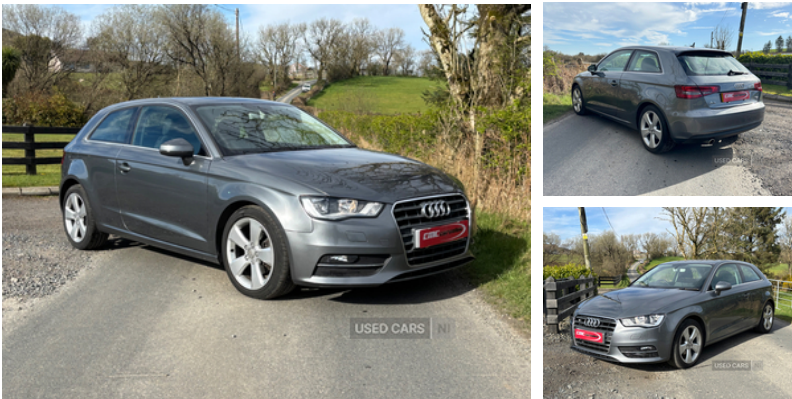

Audi A3 1.6 TDI 110 Sport 3dr [Nav] | Mar 2016

£8,490

Vehicle Features

3 adjustable rear headrests, 3 point seatbelts on all seats, 3 spoke leather multifunction sports steering wheel, 4 lashing points to secure luggage, 60/40 split folding rear seat, ABS/EBD, Active bonnet, Active front headrests, Adjustable front armrest, Aluminium air vent surrounds, Aluminium door sill trims, Aluminium side window trim, Aluminium trim elements, Anti-theft wheel bolts, ASR, Audi drive select, Audi music interface, Body colour bumpers, Body colour door mirrors with integral indicators, Body colour roof spoiler, Chrome exhaust tailpipes, Chrome fog light surround, Coat hooks on both sides, Collision mitigation braking system, Colour driver's information system display, Cup holders, Curtain airbags, DAB Digital radio, Diesel particulate filter, Driver/Front Passenger airbags, Driver/passenger sunvisors, Driver and passenger side airbags, Driver seat undertray, Drivers knee airbag, Dual zone electronic climate control, EDL, Electric front windows, Electro-mechanical PAS, Electromechanical parking brake, ESC - Electronic Stability Control + traction control, Front/rear floor mats, Front and rear interior lights with delay, Front fog lights, Front passenger airbag deactivation, Front seats - 'Easy Entry', Front sports seats, Heated rear window, Heated windscreen washer jets, Height/depth adjustable steering column, Height adjustable front seats, Illuminated glovebox, Illuminated luggage compartment, ISOFIX child seat preparation+airbag deactivation, Jack and tool kit, Low washer fluid indicator, Rear wiper, Remote control central locking, Removable rear parcel shelf, Seatbelt warning, Service interval indicator, Space saver spare wheel, Storage compartment in centre console, Storage compartments in doors, Thatcham category 1 alarm + immobiliser, Tyre pressure monitor, Voice control system, Warning triangle and first aid kit